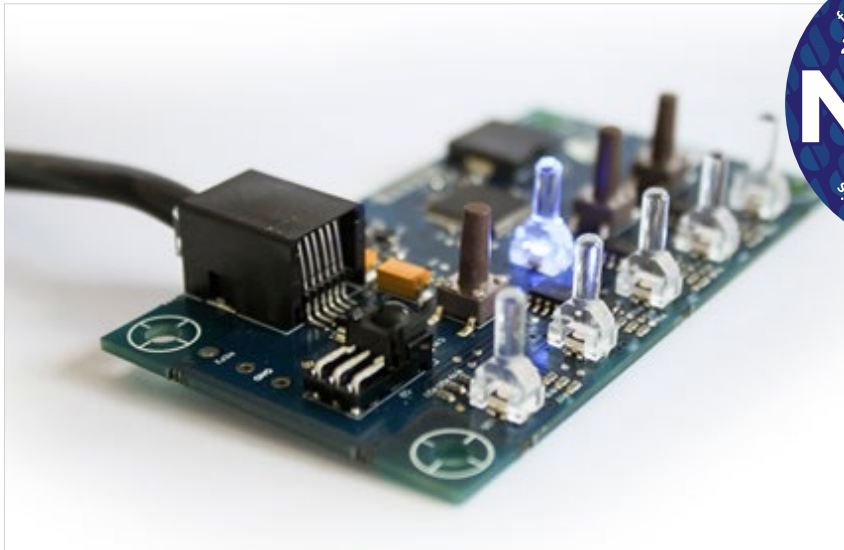

# Fumis VERSA

HIDDEN UI WITH SEAMLESS FUNCTIONALITY AND INTEGRATED WIRELESS CONNECTIVITY.

Fumis VERSA  
hidden UI

Fumis Versa is a reliable hidden interface for heating appliances, designed for seamless operation via a mobile app, ensuring uninterrupted functionality without compromising the appliance’s visual appeal. Recognizing the necessity for a fail-safe option, Fumis Versa also provides control when the mobile app is unavailable, allowing users to manage essential functions effortlessly.

This next-generation Fumis UI is integrated with wireless connectivity, enabling direct communication with the stove controller, Fumis Alpha or Fumis AIR, ensuring uninterrupted performance.

Experience the peace of mind that comes with Versa, developed to deliver dependable performance for pellet and wood log stoves, maintaining the high standards of functionality that define Fumis Solutions.

## Technical Characteristics

	Fumis Versa
<b>Operating temperature</b>	-20 °C to +65 °C
<b>Humidity range</b>	Max. 90 % RH, non condensing
<b>Interface type</b>	6 RGB LEDs, 3 buttons
<b>Host controller connection</b>	Proprietary protocol
<b>Interface dimensions</b>	90 x 50 x 16 mm
<b>Mounting</b>	4 holes (4 mm)