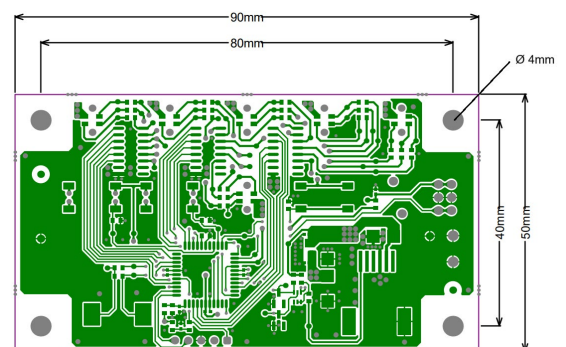

## Technical Characteristics

	Fumis Versa
<b>Operating temperature</b>	-20 °C to +65 °C
<b>Humidity range</b>	Max. 90 % RH, non condensing
<b>Interface type</b>	6 RGB LEDs, 3 buttons
<b>Host controller connection</b>	Proprietary protocol
<b>Interface dimensions</b>	90 x 50 x 16 mm
<b>Mounting</b>	4 holes (4 mm)