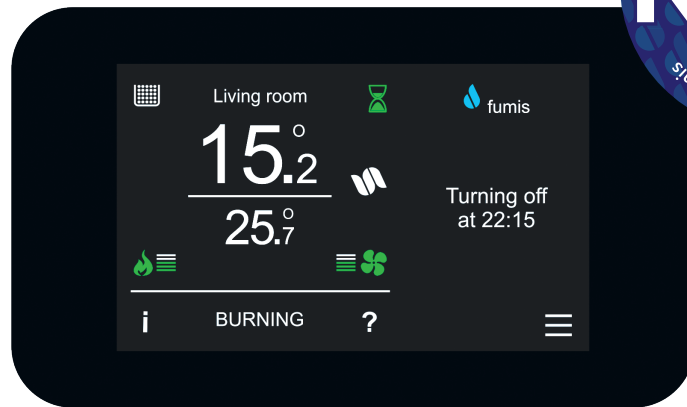

Fumis SENSE

INTERACTIVE CONNECTIVITY. SMART TOUCHSCREEN UI WITH INTEGRATED WIRELESS CAPABILITIES.

Sense 32 / 43 — Portrait / Landscape

In a world where connectivity reigns supreme, the demand for intelligent and user-friendly heating appliances is becoming commonplace. Enter the Sense UI: a testament to this evolution.

No intermediaries are needed anymore to connect the heating appliance—just a visually advanced UI with integrated wireless technology, ensuring seamless communication with the heating appliance controller.

The new **Fumis Sense** comes in two dimensions, **3.2 and 4.3 inches**, crafted from the latest materials, boasting improved LCD and cutting-edge components.

Technical Characteristics

	Fumis Sense 32	Fumis Sense 43
Operating temperature	-20 °C to +65 °C	
Humidity range	Max. 90 % RH, non condensing	
Screen type	TFT touchscreen, 65k colors	IPS touchscreen, 65k colors
Screen resolution	400 x 240 pixels	800 x 480 pixels
Screen size	3.2"	4.3"
Host controller connection	Proprietary protocol	
Display dimensions	120 x 63 x 19 mm	135 x 79 x 14 mm
Mounting	4 screws	2 metal clips, no tools required
Firmware update	USB Type-C	