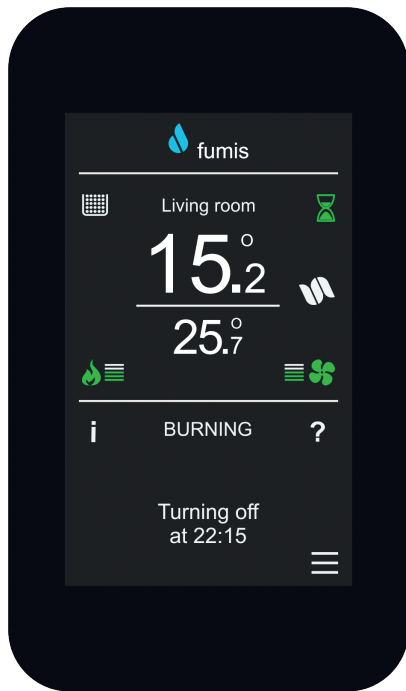

Fumis SENSE

INTERACTIVE CONNECTIVITY. SMART TOUCHSCREEN UI WITH INTEGRATED WIRELESS CAPABILITIES.

Sense 32 / 43 — Portrait / Landscape

In a world where connectivity reigns supreme, the demand for intelligent and user-friendly heating appliances is becoming commonplace. Enter the Sense UI: a testament to this evolution.

No intermediaries are needed anymore to connect the heating appliance—just a visually advanced UI with integrated wireless technology, ensuring seamless communication with the heating appliance controller.

The new **Fumis Sense** comes in two dimensions, **3.2 and 4.3 inches**, crafted from the latest materials, boasting improved LCD and cutting-edge components.

Technical Characteristics

	Fumis Sense 32	Fumis Sense 43
Operating temperature	-20 °C to +65 °C	
Humidity range	Max. 90 % RH, non condensing	
Screen type	TFT touchscreen, 65k colors	IPS touchscreen, 65k colors
Screen resolution	400 x 240 pixels	800 x 480 pixels
Screen size	3.2"	4.3"
Host controller connection	Proprietary protocol	
Display dimensions	120 x 63 x 19 mm	135 x 79 x 14 mm
Mounting	4 screws	2 metal clips, no tools required
Firmware update	USB Type-C	